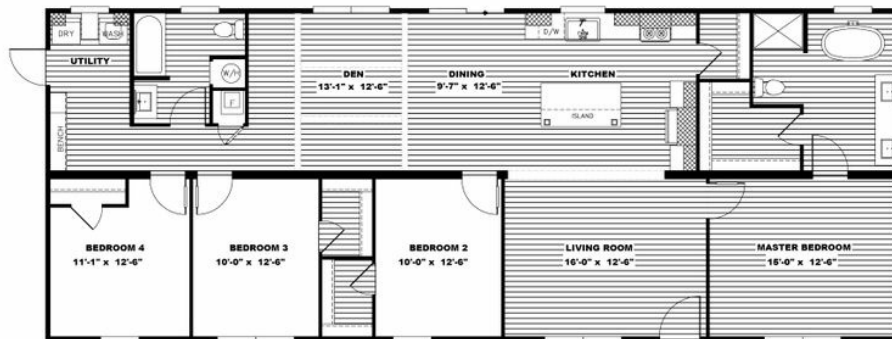

AMELIA Model number: 52NXT28684AH19

4 beds • 2 baths • 1904 sq.ft. • 28' width • 68' depth

Our home building facilities invest in continuous product and process improvements. Plans, dimensions, features, materials, specifications and availability are subject to change without notice or obligation. Renderings and floor plans are representative likenesses of our homes and may differ from the actual homes. We invite you to tour a Home Center near you and inspect the highest value in quality housing available or call (903) 595-2525 to speak with a Home Consultant. Copyright 2017, CMH. All rights reserved.

<https://www.claytonhomesoftyler.com>

CLAYTON HOMES-TYLER

411 N NE LOOP 323
TYLER, TX 75708

Monday - Thursday: 9am - 5:30pm
Friday: 9am - 5:30pm
Saturday: 9am - 5pm
Sunday: Closed

(903) 595-2525