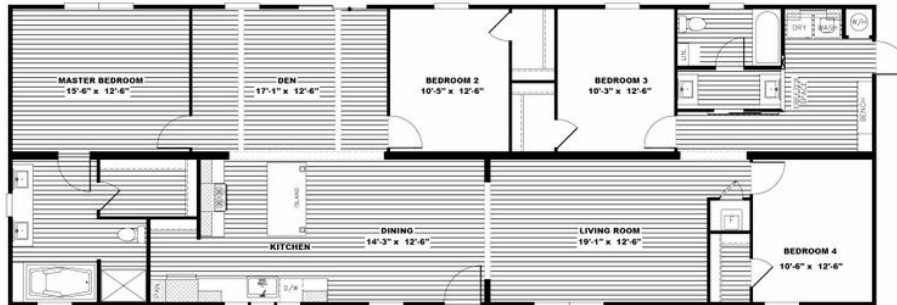

EMMELINE Model number: 52FRM28764AH20

4 beds • 2 baths • 2128 sq.ft. • 28' width • 76' depth

Our home building facilities invest in continuous product and process improvements. Plans, dimensions, features, materials, specifications and availability are subject to change without notice or obligation. Renderings and floor plans are representative likenesses of our homes and may differ from the actual homes. We invite you to tour a Home Center near you and inspect the highest value in quality housing available or call (903) 595-2525 to speak with a Home Consultant. Copyright 2017, CMH. All rights reserved.

<https://www.claytonhomesoftyler.com>

CLAYTON HOMES-TYLER

411 N NE LOOP 323
TYLER, TX 75708

Monday - Thursday: 9am - 5:30pm
Friday: 9am - 5:30pm
Saturday: 9am - 5pm
Sunday: Closed

(903) 595-2525