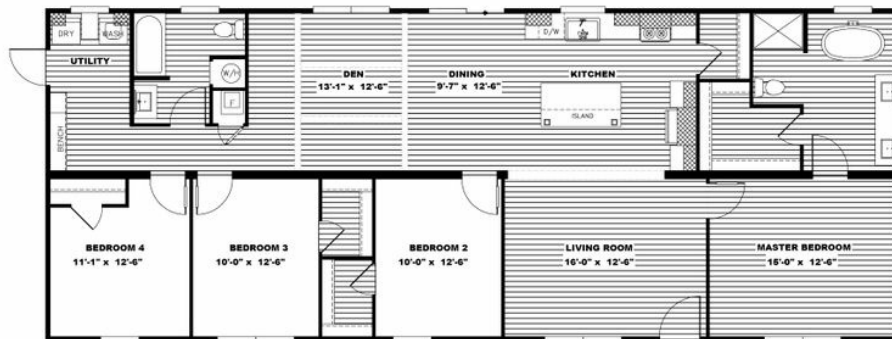

AMELIA

**AMELIA** Model number: 52NXT28684AH20

**4 beds • 2 baths • 1904 sq.ft. • 28' width • 68' depth**

Our home building facilities invest in continuous product and process improvements. Plans, dimensions, features, materials, specifications and availability are subject to change without notice or obligation. Renderings and floor plans are representative likenesses of our homes and may differ from the actual homes. We invite you to tour a Home Center near you and inspect the highest value in quality housing available or call (903) 595-2525 to speak with a Home Consultant. Copyright 2017, CMH. All rights reserved.

## AMELIA Model number: 52NXT28684AH20

**4 beds • 2 baths • 1904 sq.ft. • 28' width • 68' depth**

Our home building facilities invest in continuous product and process improvements. Plans, dimensions, features, materials, specifications and availability are subject to change without notice or obligation. Renderings and floor plans are representative likenesses of our homes and may differ from the actual homes. We invite you to tour a Home Center near you and inspect the highest value in quality housing available or call (903) 595-2525 to speak with a Home Consultant. Copyright 2017, CMH. All rights reserved.