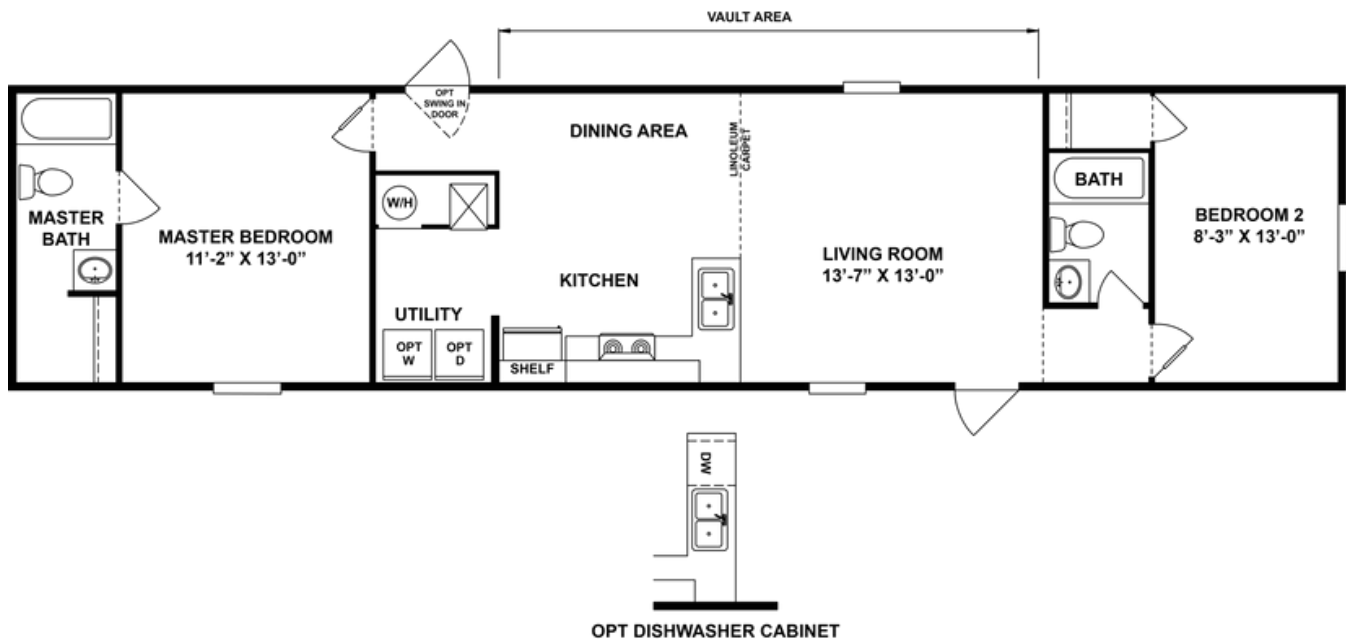

**DELIGHT** Model number: 97TRR14602AH19

**2 beds • 2 baths • 840 sq.ft. • 14' width • 60' depth**

Our home building facilities invest in continuous product and process improvements. Plans, dimensions, features, materials, specifications and availability are subject to change without notice or obligation. Renderings and floor plans are representative likenesses of our homes and may differ from the actual homes. We invite you to tour a Home Center near you and inspect the highest value in quality housing available or call (903) 595-2525 to speak with a Home Consultant. Copyright 2017, CMH. All rights reserved.

## DELIGHT Model number: 97TRR14602AH19

**2 beds • 2 baths • 840 sq.ft. • 14' width • 60' depth**

Our home building facilities invest in continuous product and process improvements. Plans, dimensions, features, materials, specifications and availability are subject to change without notice or obligation. Renderings and floor plans are representative likenesses of our homes and may differ from the actual homes. We invite you to tour a Home Center near you and inspect the highest value in quality housing available or call (903) 595-2525 to speak with a Home Consultant. Copyright 2017, CMH. All rights reserved.