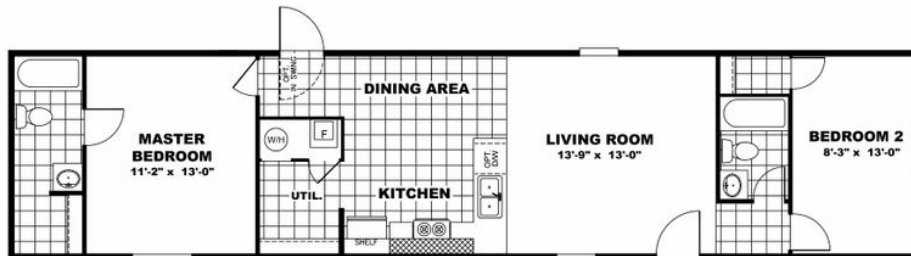

DELIGHT Model number: 97TRS14602AH21

2 beds • 2 baths • 840 sq.ft. • 14' width • 60' depth

Our home building facilities invest in continuous product and process improvements. Plans, dimensions, features, materials, specifications and availability are subject to change without notice or obligation. Renderings and floor plans are representative likenesses of our homes and may differ from the actual homes. We invite you to tour a Home Center near you and inspect the highest value in quality housing available or call (903) 595-2525 to speak with a Home Consultant. Copyright 2017, CMH. All rights reserved.

<https://www.claytonhomesoftyler.com>

CLAYTON HOMES-TYLER

411 N NE LOOP 323
TYLER, TX 75708

Monday - Thursday: 9am - 5:30pm
Friday: 9am - 5:30pm
Saturday: 9am - 5pm
Sunday: Closed

(903) 595-2525