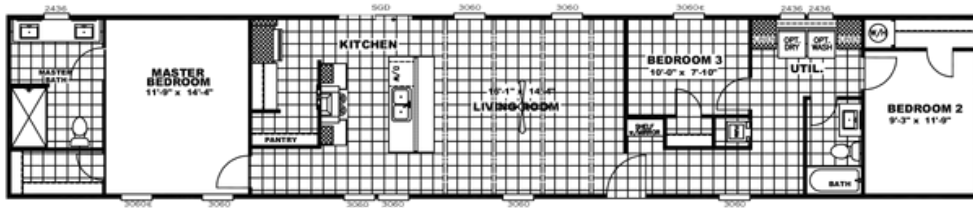

INSPIRATION 16803A

INSPIRATION 16803A Model number: 31INP16803AH19

3 beds • 2 baths • 1280 sq.ft. • 16' width • 80' depth

Our home building facilities invest in continuous product and process improvements. Plans, dimensions, features, materials, specifications and availability are subject to change without notice or obligation. Renderings and floor plans are representative likenesses of our homes and may differ from the actual homes. We invite you to tour a Home Center near you and inspect the highest value in quality housing available or call (903) 595-2525 to speak with a Home Consultant. Copyright 2017, CMH. All rights reserved.

INSPIRATION 16803A Model number: 31INP16803AH19

3 beds • 2 baths • 1280 sq.ft. • 16' width • 80' depth

Our home building facilities invest in continuous product and process improvements. Plans, dimensions, features, materials, specifications and availability are subject to change without notice or obligation. Renderings and floor plans are representative likenesses of our homes and may differ from the actual homes. We invite you to tour a Home Center near you and inspect the highest value in quality housing available or call (903) 595-2525 to speak with a Home Consultant. Copyright 2017, CMH. All rights reserved.