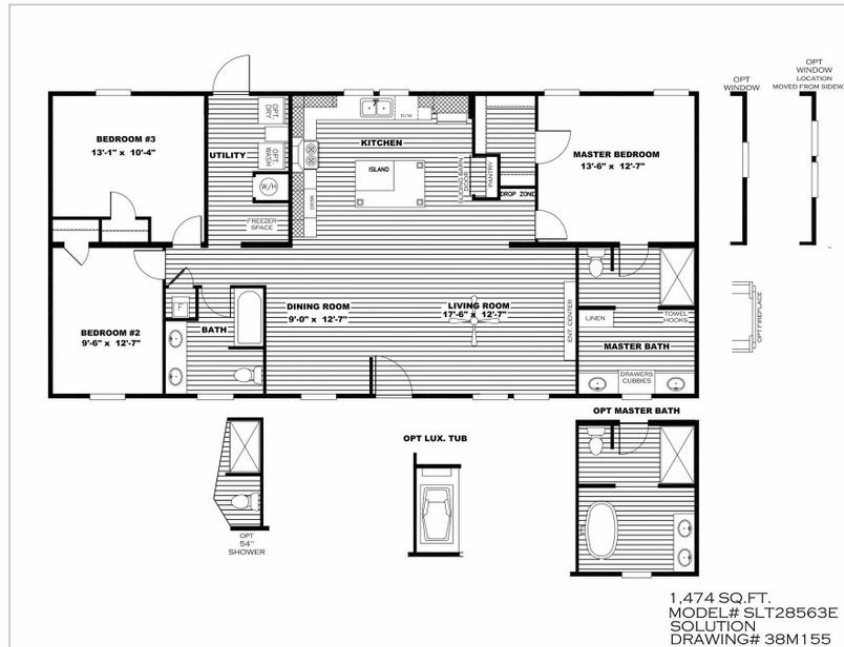

## **BREEZE FARMHOUSE** Model number: 38SLC28563EH20

**3 beds • 2 baths • 1568 sq.ft. • 28' width • 56' depth**

Our home building facilities invest in continuous product and process improvements. Plans, dimensions, features, materials, specifications and availability are subject to change without notice or obligation. Renderings and floor plans are representative likenesses of our homes and may differ from the actual homes. We invite you to tour a Home Center near you and inspect the highest value in quality housing available or call (903) 595-2525 to speak with a Home Consultant. Copyright 2017, CMH. All rights reserved.

## BREEZE FARMHOUSE Model number: 38SLC28563EH20

3 beds • 2 baths • 1568 sq.ft. • 28' width • 56' depth

Our home building facilities invest in continuous product and process improvements. Plans, dimensions, features, materials, specifications and availability are subject to change without notice or obligation. Renderings and floor plans are representative likenesses of our homes and may differ from the actual homes. We invite you to tour a Home Center near you and inspect the highest value in quality housing available or call (903) 595-2525 to speak with a Home Consultant. Copyright 2017, CMH. All rights reserved.