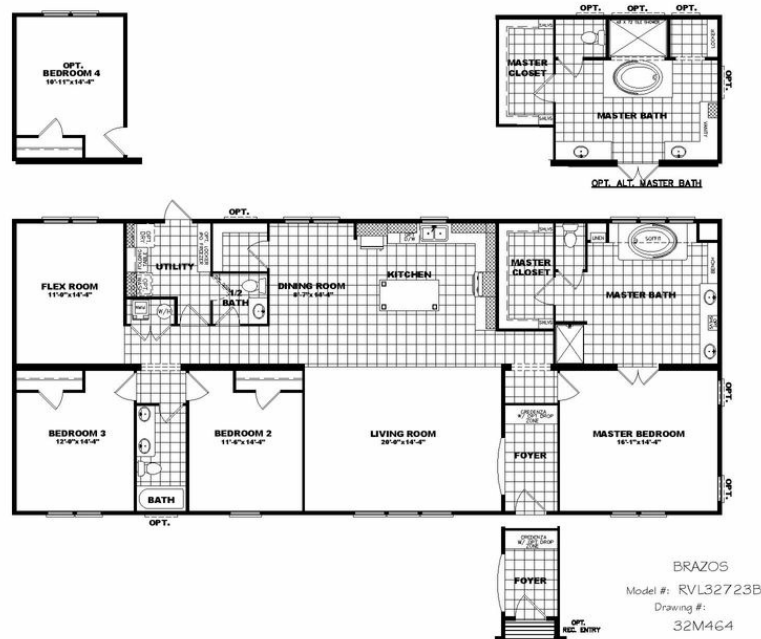

THE BRAZOS

THE BRAZOS Model number: 32RVL32723BH20

4 beds • 2 baths • 2304 sq.ft. • 32' width • 72' depth

Our home building facilities invest in continuous product and process improvements. Plans, dimensions, features, materials, specifications and availability are subject to change without notice or obligation. Renderings and floor plans are representative likenesses of our homes and may differ from the actual homes. We invite you to tour a Home Center near you and inspect the highest value in quality housing available or call (903) 595-2525 to speak with a Home Consultant. Copyright 2017, CMH. All rights reserved.

THE BRAZOS Model number: 32RVL32723BH20

4 beds • 2 baths • 2304 sq.ft. • 32' width • 72' depth

Our home building facilities invest in continuous product and process improvements. Plans, dimensions, features, materials, specifications and availability are subject to change without notice or obligation. Renderings and floor plans are representative likenesses of our homes and may differ from the actual homes. We invite you to tour a Home Center near you and inspect the highest value in quality housing available or call (903) 595-2525 to speak with a Home Consultant. Copyright 2017, CMH. All rights reserved.