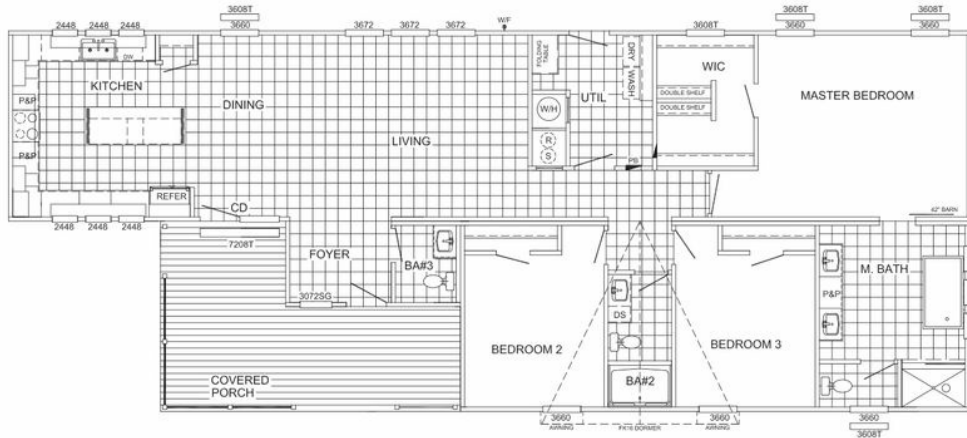

## THE LANEY Model number: 43EST32763BH19

**3 beds • 2 baths • 2432 sq.ft. • 32' width • 76' depth**

Our home building facilities invest in continuous product and process improvements. Plans, dimensions, features, materials, specifications and availability are subject to change without notice or obligation. Renderings and floor plans are representative likenesses of our homes and may differ from the actual homes. We invite you to tour a Home Center near you and inspect the highest value in quality housing available or call (903) 595-2525 to speak with a Home Consultant. Copyright 2017, CMH. All rights reserved.